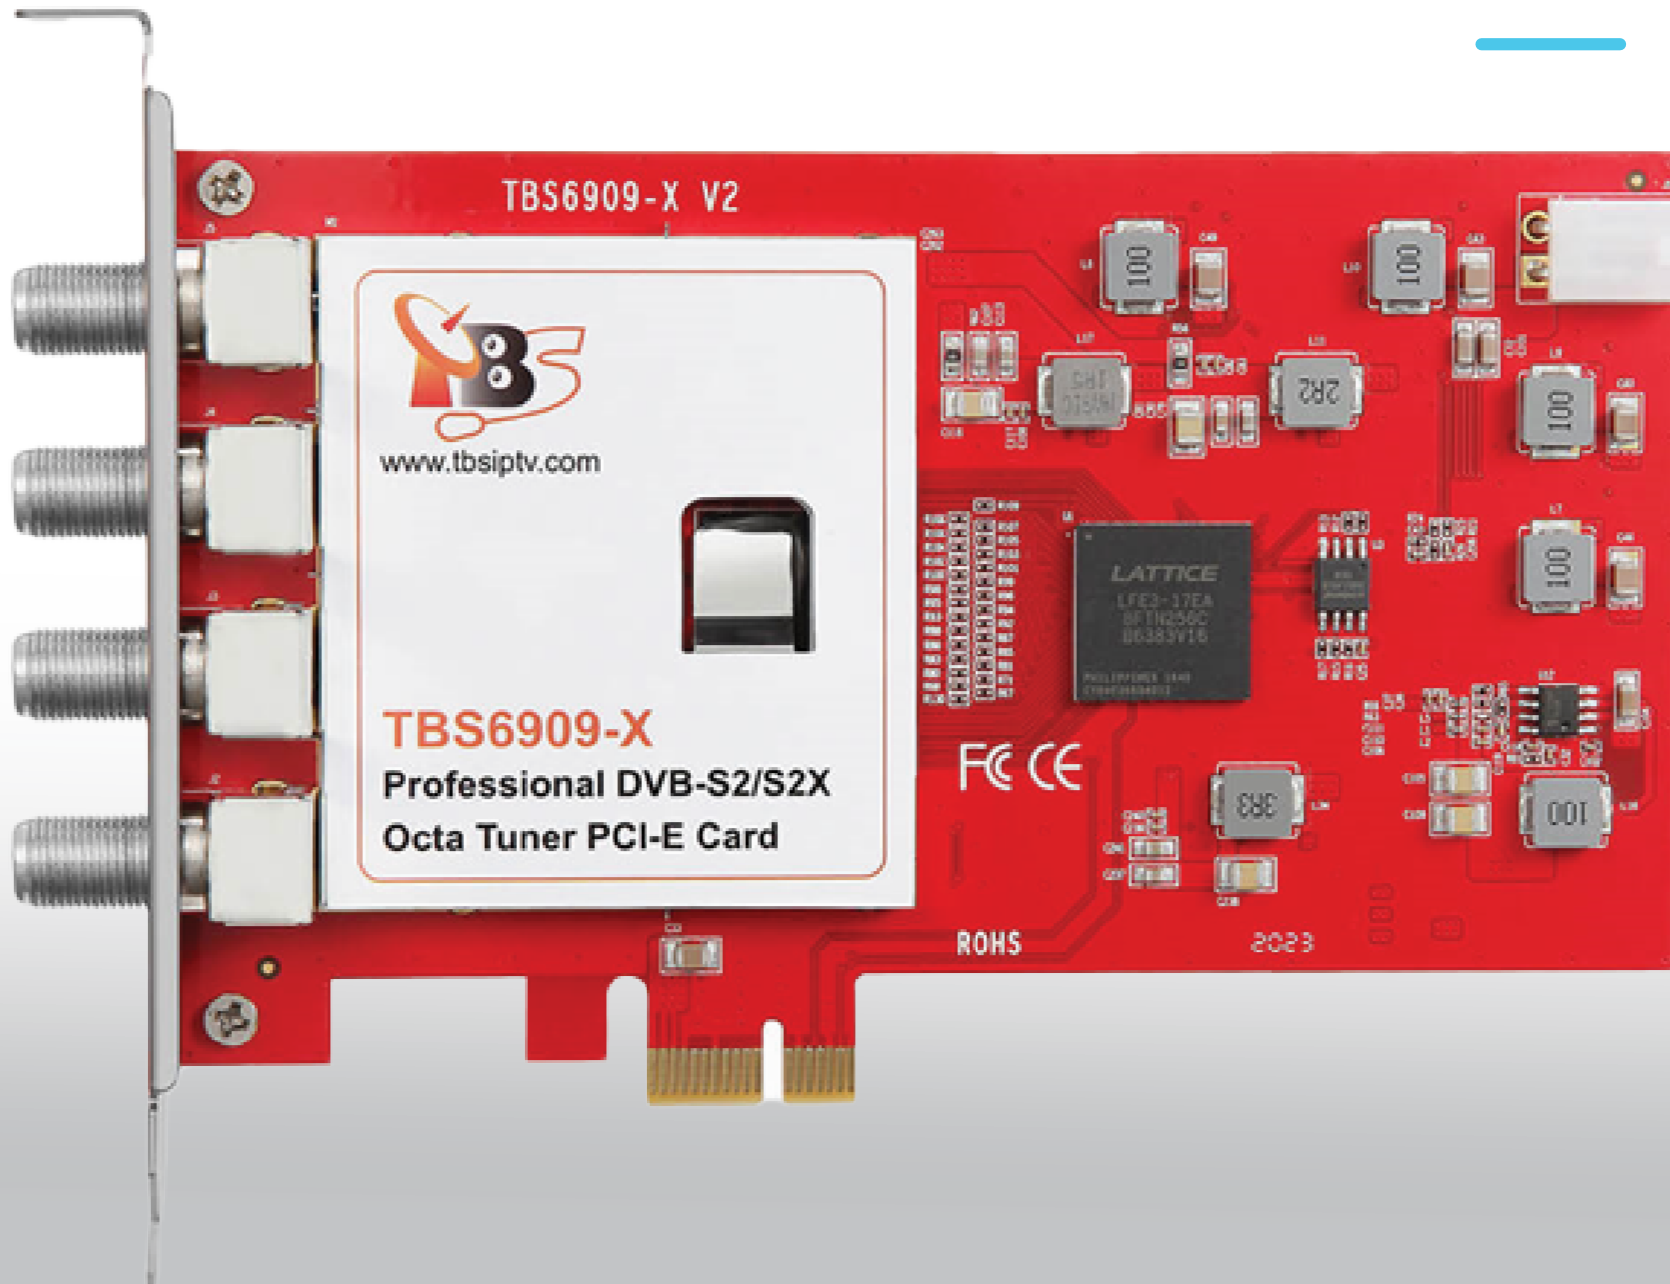

**STREAMING
& TV**

BY FIBER SYSTEM

PRODUCT MANUAL

TBS6909-X V2

TBS6909-X V2

Product Overview

TBS6909-X V2 is a powerful DVB-S2X / S2 and annex M octa tuner card with PCI Express interface, it not only supports receiving SD / HD digital TV channels from 8 different satellite transponders simultaneously, but also supports CCM, ACM, VCM and Multi Input Stream, which is considered a professional TV tuner for industrial level users. When you have limited PCIe slots in your server, TBS6909-X V2 allows you to receive more channels than usual dual or quad TV tuner, so it is highly recommended for broadcast systems.

Main Characteristics

Features

- Supports Octa DVB-S / S2 / S2X
- Quick scan functionality for all media
- Supports CCM, ACM, VCM, and multi-input stream
- Broadband support

Applications

- Data reception
- Transmission
- Media monitoring
- Distribution of digital content

Technical Specifications

Multi Input Stream

Broadband support

Interface PCI Express

Data reception

TV digital SD / HD

Media monitoring

CCM, ACM, VCM