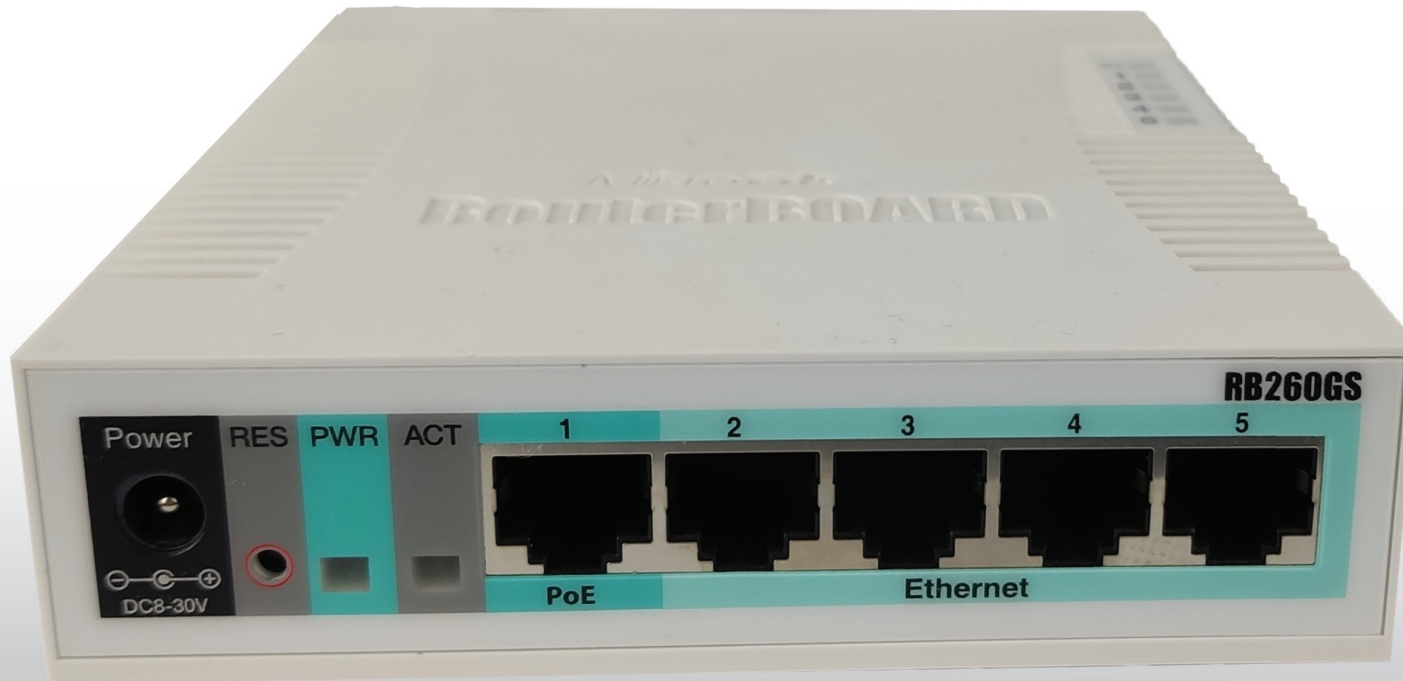

RB MIKROTICK

BY FIBER SYSTEM PRODUCT MANUAL

MIKROTIK RB260GS

MIKROTIK RB260GS

Product Overview

The MikroTik RouterBOARD RB260GS is a small SOHO switch. The RB260GS features power output on its ethernet ports, ports 2-5 can power other PoE capable devices with the same voltage that is applied to the unit. The RB 260GSP has five Gigabit Ethernet ports and one SFP cage, switching is done by an Atheros Switch Chip.

The device runs an operating system designed specifically for MikroTik Switch products - SwOS. SwOS is configurable from your web browser. It gives you all the basic functionality for a managed switch, plus more: including the ability to manage port-to-port forwarding, apply MAC filter, configure VLANs, mirror traffic, apply bandwidth limitation and even adjust some MAC and IP header fields.

Main Characteristics

- The devices are running an operating system designed specifically for MikroTik Switch products - SwOS.
- SwOS is configurable from your web browser. It gives you all the basic functionality for a managed switch, plus more

- Allows to manage port-to-port forwarding, apply MAC filter, configure VLANs, mirror traffic, apply bandwidth limitation and even adjust some MAC and IP header fields.

Technical Specifications

CPU:	Taifatech TF470
Memory:	Embedded 96K SRAM
Ethernet	(5) 10/100/1000 Ethernet ports, Atheros Switch AR8327, (1) fixed Gigabit Ethernet SFP cage with DDMI Support (Mini-GBIC; SFP module not included) PoE: 8-30V DC on Ether1 (non 802.3af).
Power Options:	Jack: 8-30V DC
Power Consumption:	Up to 6W
Operating Temperature:	-13°F to 149°F (-25°C to 65°C)
Weight:	0.31 lbs (142g) without packaging and cables
Operating System:	MikroTik SwOS