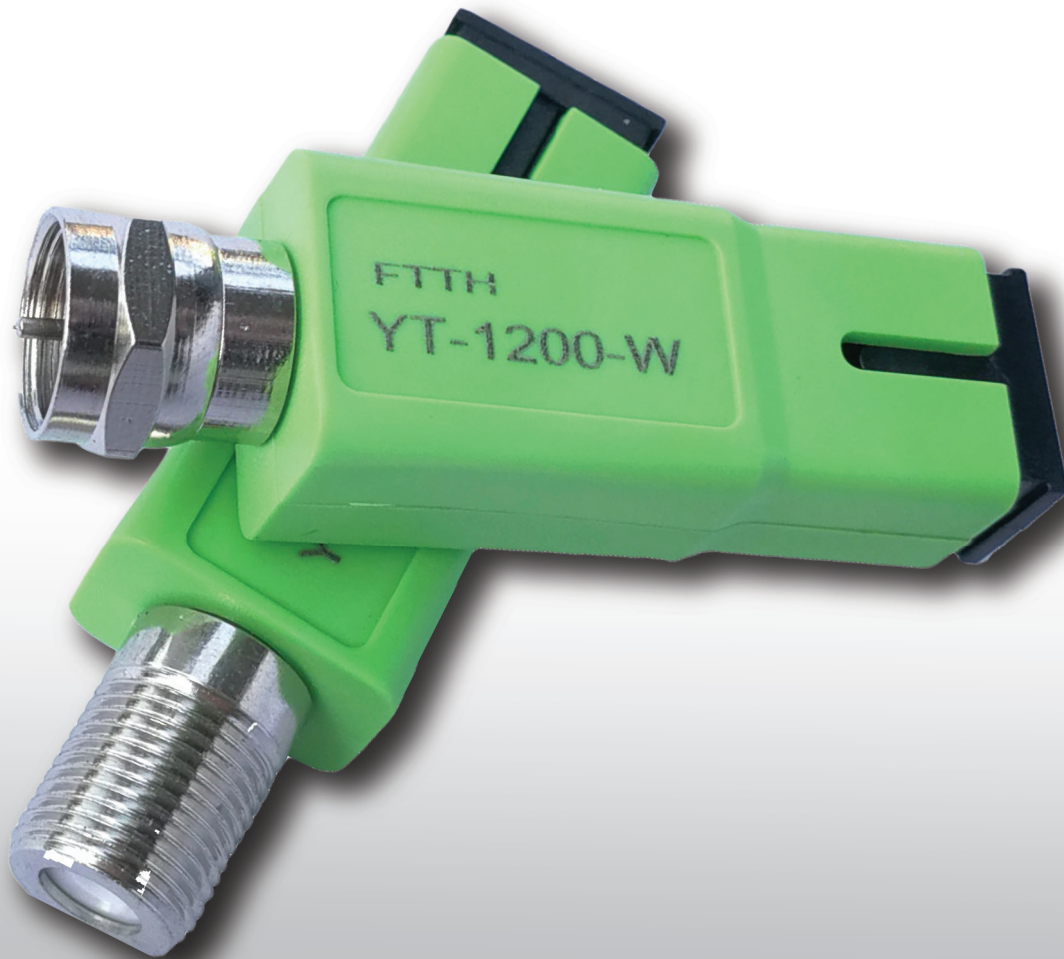

FTTH CATV

BY FIBER SYSTEM

PRODUCT MANUAL

PASSIVE FTTH OPTICAL MINI NODE

PASSIVE FTTH OPTICAL MINI NODE

Product Overview

FTTH CATV optical mini receiver is a mini in-door optical receiver whose RF output level is adjustable. It especially design for FTTP/FTTH application.

High performance, low receiver optical power and lower cost is FTTH solution best selection for MSO.

The Passive Optical Receiver is for a low cost FTTH network. It has photodiodes with high response capacity, patented assembly, high reliability, no power supply and no maintenance.

The model with optical filter and WDM can build all-optical networks based on WDM technology. 1550nm applies for CATV RF and 1310 / 1490nm transmission is for G / EPON.

Main Characteristics

- Optical Connector: SC/APC
- With RF Shielding Protection
- Excellent Linearity and Flatness
- Small and Cute Design for Easy Handling
- Lensed protection and high responsivity PD for more performance

- Designed For FTTH (Fiber To the Home Network)
- PVC Casing (Attractive customized case colours)
- Frequency range 40-1000MHz For CATV End-users

Technical Specifications

Item	Description	Remark
Customer Interface		
RF connector	75Ω F-“Female” connector	
Optical Connector	SC/APC	Can be Customized
Optical Parameter		
Input Optical Power	0~-18dbm	Digital TV
Optical Return Loss		>45db
Optical Receiver Wavelength		1100~1600 nm
Optical Fiber Type		Single Mode
RF Parameter		
Frequency Range		40-1000MHZ
Flatness		±0.5db
Output Level	70 dbuV	0dbm optical input power
Output Impedance	75Ω	
C/N	52 dbc	0dbm optical input power
Other Parameter		
Power Input Voltage	VDC	0
Power Consumption	MA	N/A
Net weight		0.01kg